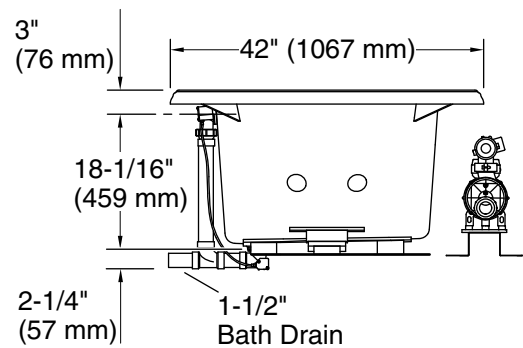

Included Components

Additional Components:
40" (1016 mm) cable

Codes/Standards

ASME A112.19.7/CSA B45.10
CSA B45.5/IAPMO Z124
ASTM E162
ASTM E662
UL 1795
CSA C22.2 No. 218.2

KOHLER® Hydrotherapy Components Five-Year Limited Warranty

No change in measurements if connected with drain illustrated. (K-7161-AF)

Drop-in Rim Detail

Required Electrical Service

Two dedicated circuits required.

Pump: 120 V, 15 A, 60 Hz

Heater: 120 V, 15 A, 60 Hz

Technical Information

All product dimensions are nominal.

Installation: Drop-in

Basin area, bottom: 42" x 27" (1067 mm x 686 mm)

Basin area, top: 54" x 30" (1372 mm x 762 mm)

Weight: 129 lbs (58.5 kg)

Minimum floor load: 44 lbs/ft² (214.8 kg/m²)

Water depth: 16" (406 mm)

Water capacity: 81 gal (306.6 L)

Electrical component rating: Pump: 120 V, 7 A, 60 Hz
Heater: 120 V, 12 A, 60 Hz

Notes

Measure your actual product for rough-in details.

Install this product according to the installation instructions.