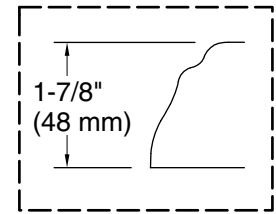

No change in measurements if connected with drain illustrated. (K-7161-AF)

Drop-in Rim Detail