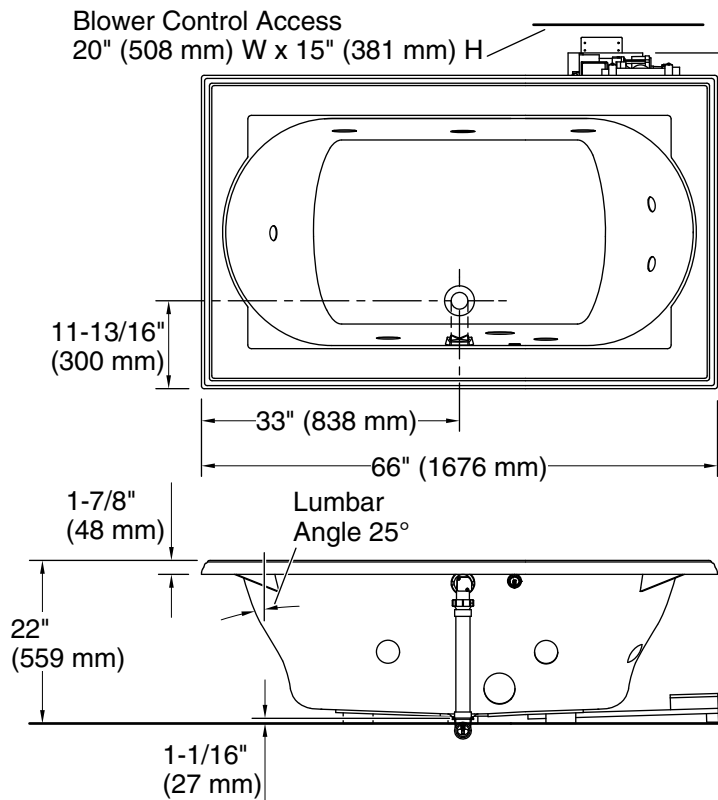

No change in measurements if connected with drain illustrated. (K-7161-AF)

Required Electrical Service

Two dedicated circuits required.

Pump: 120 V, 15 A, 60 Hz

Heater: 120 V, 15 A, 60 Hz

Technical Information

All product dimensions are nominal.

Installation: Drop-in

Basin area, bottom: 42" x 27" (1067 mm x 686 mm)

Basin area, top: 54" x 30" (1372 mm x 762 mm)

Weight: 129 lbs (58.5 kg)

Minimum floor load: 44 lbs/ft² (214.8 kg/m²)

Water depth: 16" (406 mm)

Water capacity: 81 gal (306.6 L)

Electrical component rating: Pump: 120 V, 7 A, 60 Hz
Heater: 120 V, 12 A, 60 Hz

Notes

Measure your actual product for rough-in details.

Install this product according to the installation instructions.

The hot water supply should be 70% of the capacity of the bath or greater. Installations will vary.